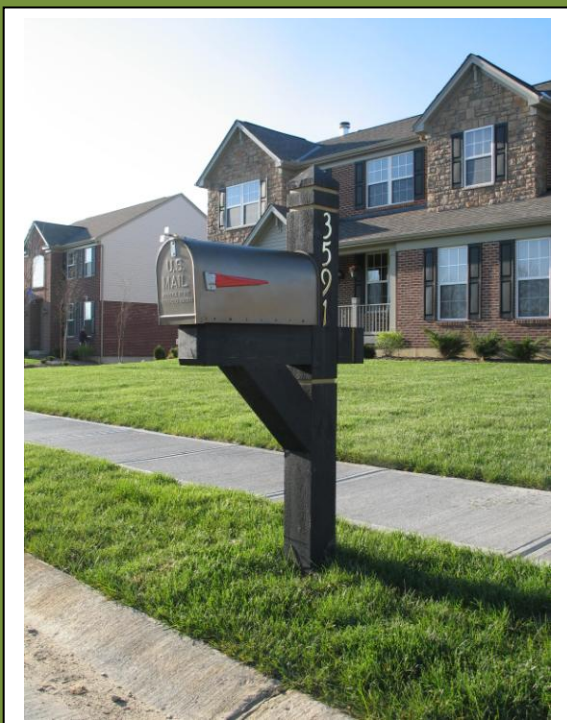

## Neighborhood Design Features

*Saylor Woods* is a themed subdivision that incorporates common features like the mailbox and post lamp in front of every home. The entire community is also tied into the theme, as entry monuments, street signs and the park all become an integral part of the community experience for each household. Below is a list of the Neighborhood Design

Features and a few pictures to view.

- Entry monuments
- Light post
- Mailbox
- Park
- Playground
- Street Signs