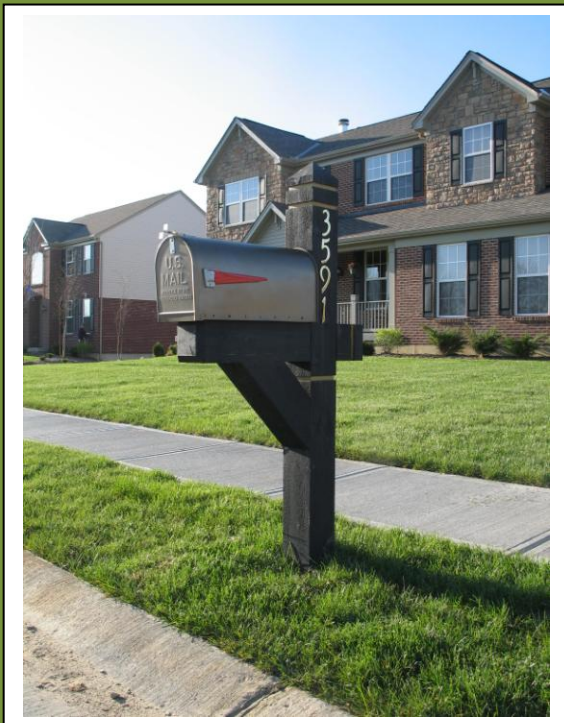

Neighborhood Design Features

Saylor Woods is a themed subdivision that incorporates common features like the mailbox and post lamp in front of every home. The entire community is also tied into the theme, as entry monuments, street signs and the park all become an integral part of the community experience for each household. Below is a list of the Neighborhood Design

Features and a few pictures to view.

- Entry monuments
- Light post
- Mailbox
- Park
- Playground
- Street Signs
- Subdivision Restricted Community

Mailbox Specification

Furnished locally by:
MAIL BOXES BY DESIGN, ETC. (513) 625-1409