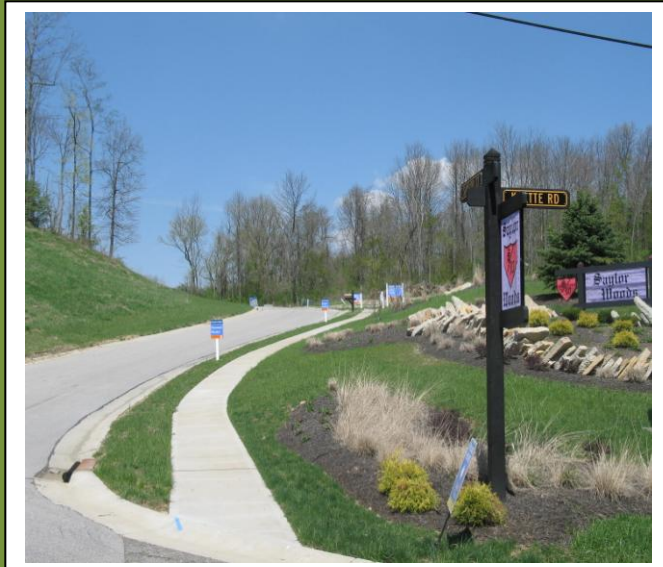

## Neighborhood Design Features

*Saylor Woods* is a themed subdivision that incorporates common features like the mailbox and post lamp in front of every home. The entire community is also tied into the theme, as entry monuments, street signs and the park all become an integral part of the community experience for each household. Below is a list of the Neighborhood Design

Features and a few pictures to view.

- Entry monuments
- Light post
- Mailbox
- Park
- Playground
- Street Signs