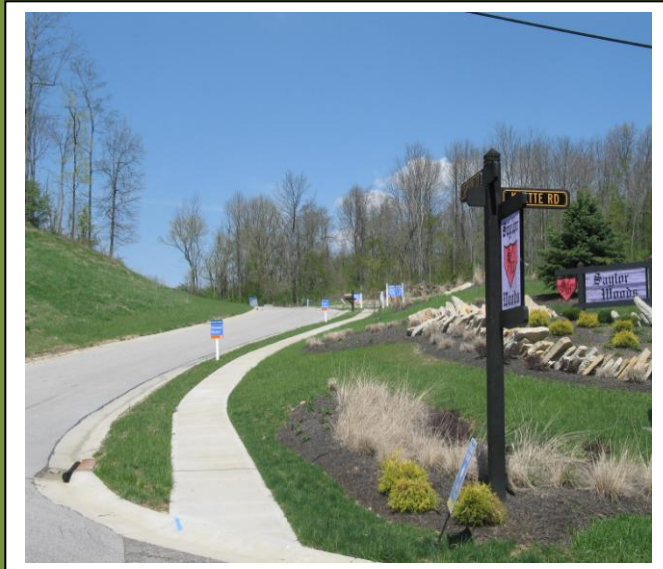

Neighborhood Design Features

Saylor Woods is a themed subdivision that incorporates common features like the mailbox and post lamp in front of every home. The entire community is also tied into the theme, as entry monuments, street signs and the park all become an integral part of the community experience for each household. Below is a list of the Neighborhood Design